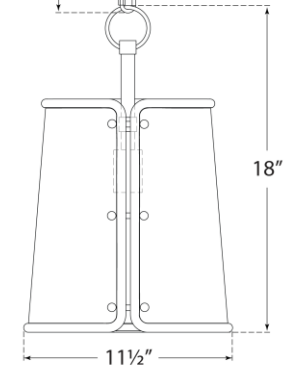

## Hastings Small Pendant

Item # S 5645HAB-BLK

Designer: Carrier and Company

Height: 18"

Width: 11.5"

Canopy: 5" Round

Finishes: HAB, PN

Shade Treatments: BLK, WHT

Socket: E26 Keyless

Wattage: 100 A

Note: Shade can be Installed Inverted

Top View

6' of Chain

Shade Orientation 2

Shade Orientation 1