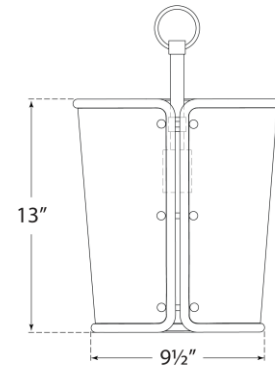

## Hastings Small Pendant

Item # S 5645HAB-BLK

Designer: Carrier and Company

Height: 18"

Width: 11.5"

Canopy: 5" Round

Finishes: HAB, PN

Shade Treatments: BLK, WHT

Socket: E26 Keyless

Wattage: 100 A

Note: Shade can be Installed Inverted

Top View

6' of Chain

Shade Orientation 2

Shade Orientation 1