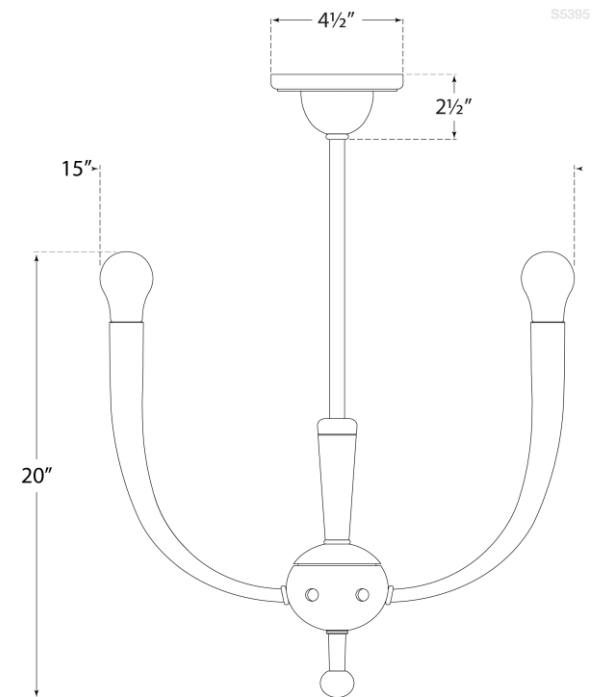

SPEC SHEET

Horn Chandelier

Item # S 5395BZ

Designer: Ian K. Fowler

O/A Height: 40"

Fixture Height: 20"

Min. Custom Height: 29"

Width: 15"

Canopy: 4.5" Round

Finishes: BZ, HAB, PN

Socket: 6 - E12 Candelabra

Wattage: 6 - 40 C

Note: Custom Height Available

circa LIGHTING®