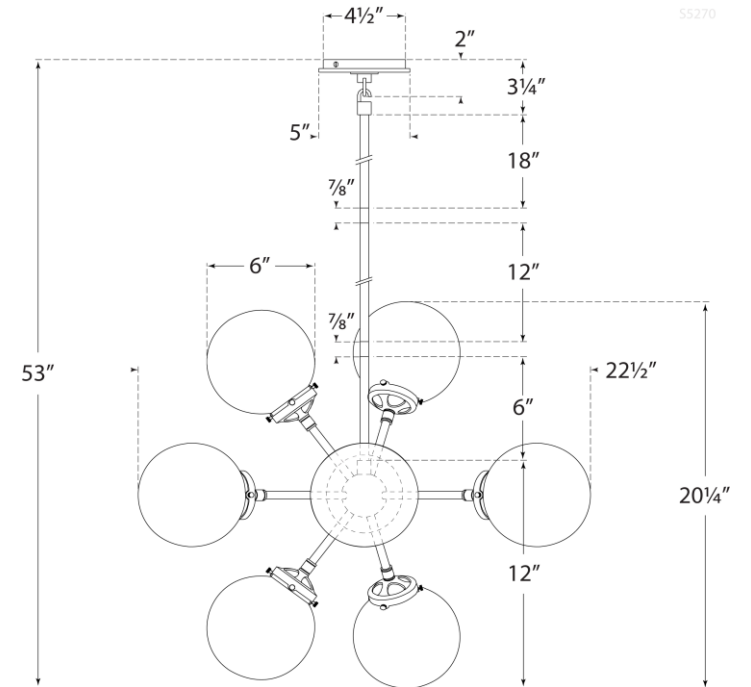

SPEC SHEET

Bistro Small Round Chandelier

Item # S 5270HAB/BLK-WG

Designer: Ian K. Fowler

O/A Height: 53"

Fixture Height: 20.5"

Min. Custom Height: 33"

Width: 22.5"

Canopy: 4.5" Round

Finishes: HAB, PN

Glass Options: CG, WG

Socket: 12 - E12 Candelabra

Wattage: 12 - 40 G

Note: Custom Height Available

S5270