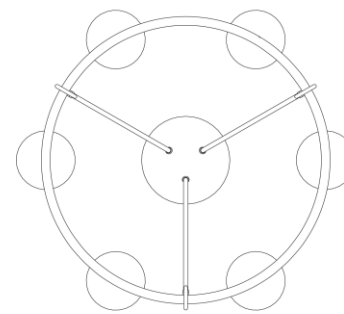

SPEC SHEET

Choros Chandelier

Item # S 5040AI

Designer: Barry Goralnick

Height: 30"

Width: 28"

Canopy: 5.75" Round

Finishes: AI, PN

Socket: 6 - E12 Candelabra

Wattage: 6 - 60 C

Bottom View