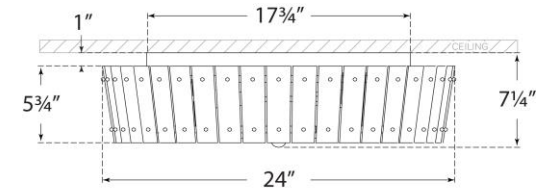

SPEC SHEET

Cadence Large Single-Tier Flush Mount

Item # S 4652HAB-AM

Designer: Carrier and Company

Height: 7.25"

Width: 24"

Canopy: 17.75" Round

Finishes: HAB

Glass Options: AM

Socket: 4 - E12 Candelabra

Wattage: 4 - 60 C

Side View

Top View