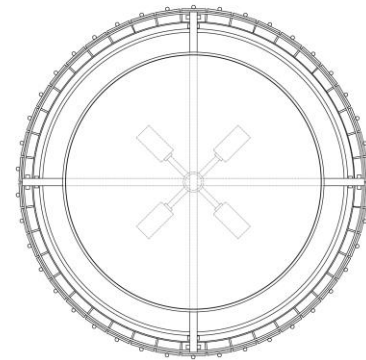

SPEC SHEET

Cadence Large Single-Tier Flush Mount

Item # S 4652HAB-AM

Designer: Carrier and Company

Height: 7.25"

Width: 24"

Canopy: 17.75" Round

Finishes: HAB

Glass Options: AM

Socket: 4 - E12 Candelabra

Wattage: 4 - 60 C

Side View

Top View