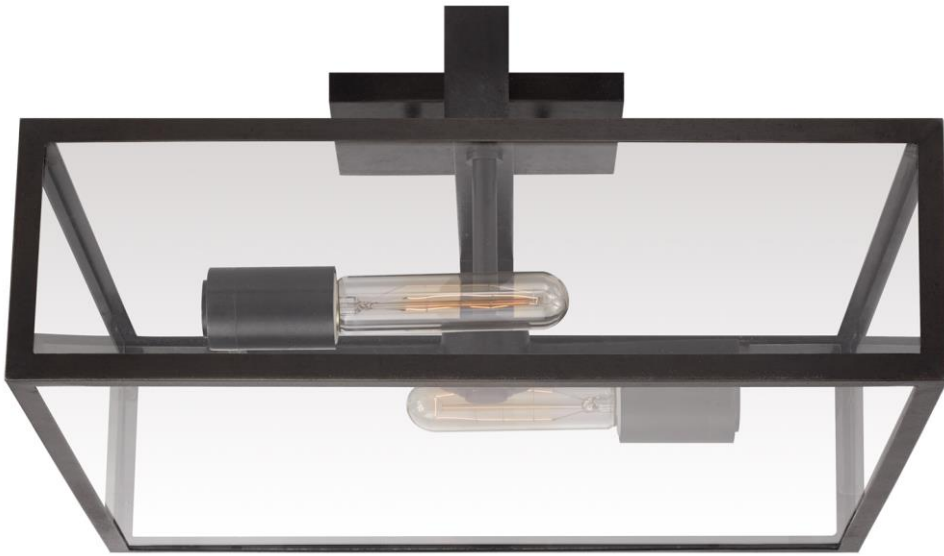

SPEC SHEET

Halle Large Flush Mount

Item # S 4191AI-CG

Designer: Ian K. Fowler

Height: 7.75"

Width: 17"

Canopy: 6" Square

Finishes: AI, PN

Glass Options: CG

Socket: 2 - E26 Keyless

Wattage: 2 - 40 T

Side View