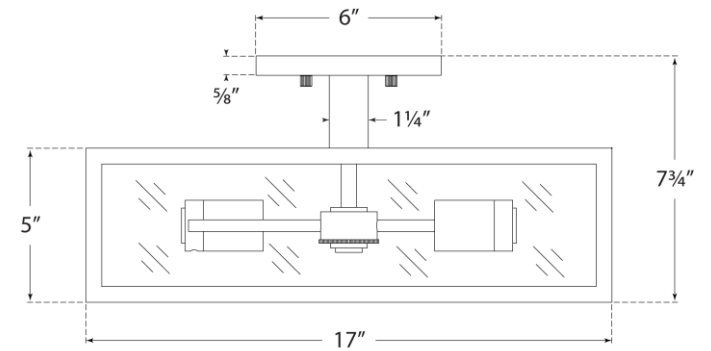

SPEC SHEET

Halle Large Flush Mount

Item # S 4191AI-CG

Designer: Ian K. Fowler

Height: 7.75"

Width: 17"

Canopy: 6" Square

Finishes: AI, PN

Glass Options: CG

Socket: 2 - E26 Keyless

Wattage: 2 - 40 T

Side View