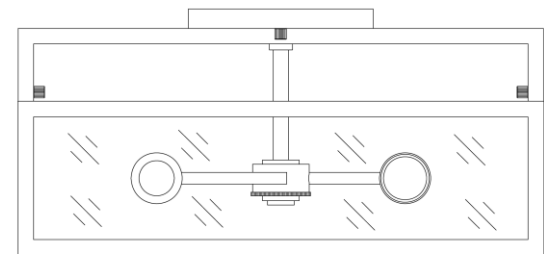

SPEC SHEET

Halle Large Flush Mount

Item # S 4191AI-CG

Designer: Ian K. Fowler

Height: 7.75"

Width: 17"

Canopy: 6" Square

Finishes: AI, PN

Glass Options: CG

Socket: 2 - E26 Keyless

Wattage: 2 - 40 T

Side View