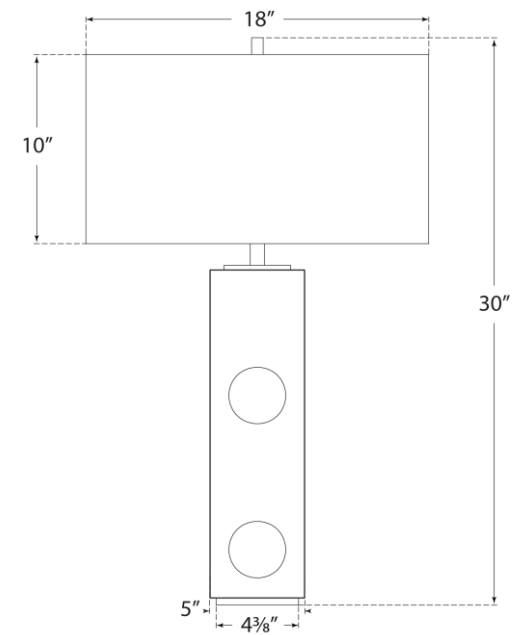

SPEC SHEET

Faro Large Table Lamp

Item # S 3940CG/PN-L

Designer: Ian K. Fowler

Height: 30"

Width: 18"

Base: 4.25" Square

Finishes: CG/PN

Shade Treatments: L

Shade Details: 18" x 18" x 10"

Socket: E26 Dimmer

Wattage: 100 A

Note: UL Only

Side View