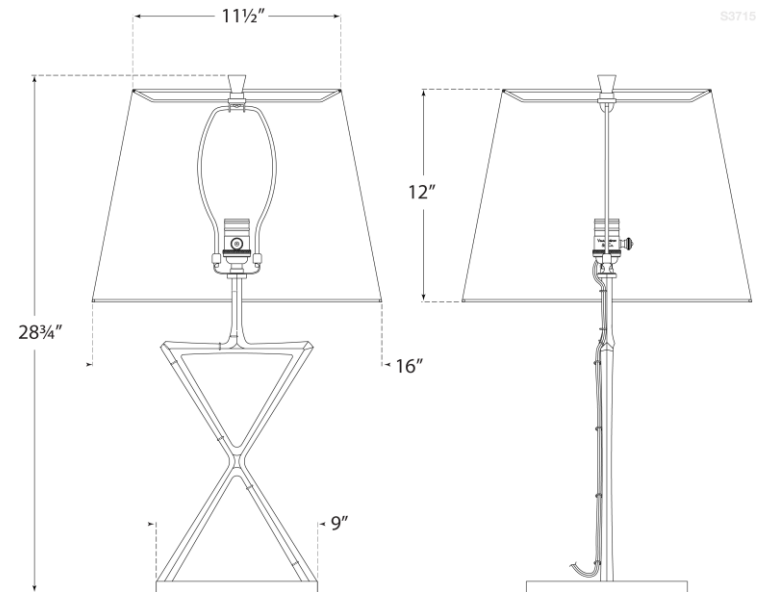

SPEC SHEET

Anneu Table Lamp

Item # S 3715AI-L

Designer: Studio VC

Height: 28.75"

Width: 16"

Base: 9" Round

Finishes: AI, GI

Shade Treatments: L

Shade Details: 11.5" x 16" x 12"

Socket: E26 Dimmer

Wattage: 75 A

circa LIGHTING®