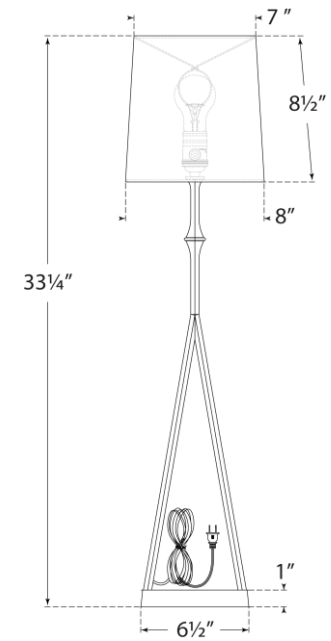

SPEC SHEET

Dauphine Buffet Lamp

Item # S 3402AI-L

Designer: Studio VC

Height: 33"

Width: 8"

Base: 6.5" Round

Finishes: AI, GI

Shade Treatments: L

Shade Details: 7" x 8" x 8.5"

Socket: E26 Dimmer

Wattage: 60 A

Note: UL Only | French Wired

Front View