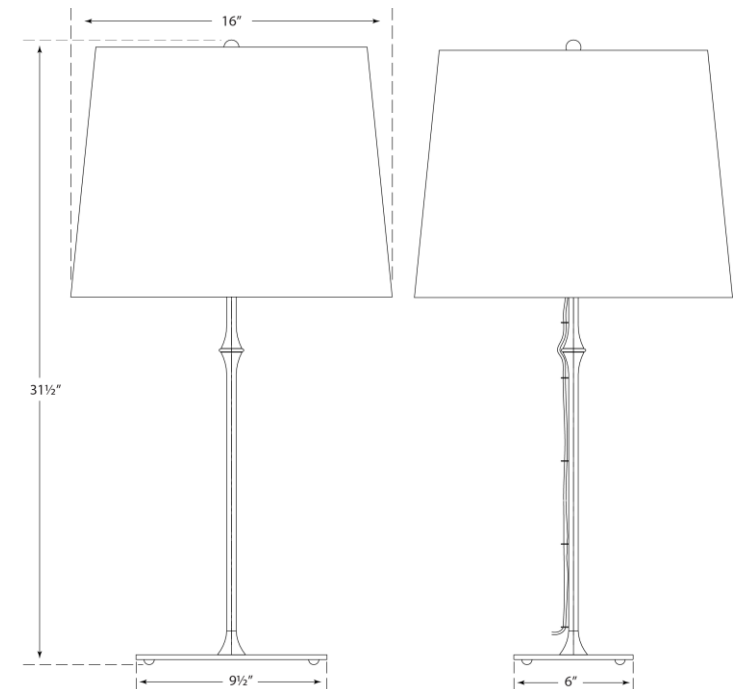

SPEC SHEET

Dauphine Table Lamp

Item # S 3401AI-NP

Designer: Studio VC

Height: 31.5"

Width: 16"

Base: 6" x 9.5" Rectangle

Finishes: AI, GI

Shade Treatments: NP

Shade Details: 13.5" x 16" x 12.5"

Socket: E26 Hi-Lo

Wattage: 150 A

Note: French Wired

circa LIGHTING®