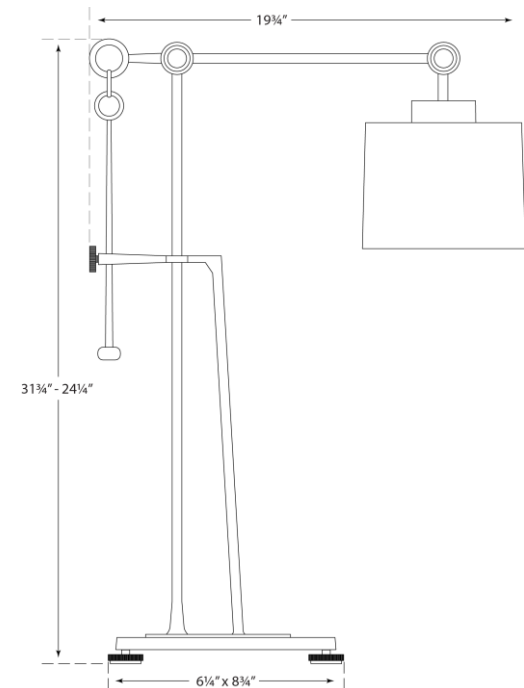

### Aspen Forged Iron Table Lamp

Item # S 3030BR-NP

Designer: Ian K. Fowler

Height: 24.25" - 31.75"

Width: 6.25"

Extension: 19.75"

Base: 6.25" x 8.75" Rectangle

Finishes: BR, GI

Shade Treatments: NP

Shade Details: 6" x 6" x 4.5"

Socket: E12 Candelabra w/ Line Switch

Wattage: 60 B

circa LIGHTING®