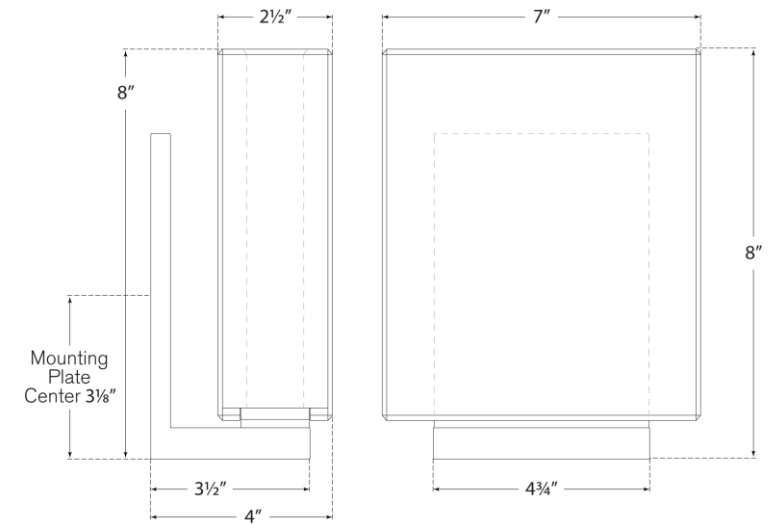

SPEC SHEET

Ambar Small Wall Light

Item # S 2945CG/HAB

Designer: Ian K. Fowler

Height: 7.75"

Width: 7"

Extension: 4"

Backplate: 4.75"x 6.25" Square

Finishes: CG/HAB, CG/PN

Socket: E12 Candelabra

Wattage: 40 T

Note: UL Only

circa LIGHTING®