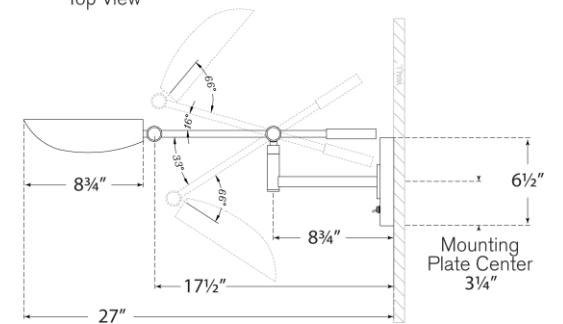

## Lola Boom Arm Wall Light

Item # S 2261AI-HAB

Designer: Ian K. Fowler

Height: 7.75" - 11.75"

Width: 3.75" - 25.75"

Extension: 10.5" - 27"

Backplate: 2.75" x 6.5" Rectangle

Finishes: AI

Shade Treatments: HAB

Socket: E12 Candelabra w/ Toggle on Backplate

Wattage: 40 T

Note: UL Only

Top View

Side View