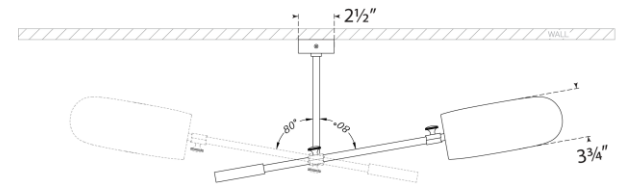

## Lola Boom Arm Wall Light

Item # S 2261AI-HAB

Designer: Ian K. Fowler

Height: 7.75" - 11.75"

Width: 3.75" - 25.75"

Extension: 10.5" - 27"

Backplate: 2.75" x 6.5" Rectangle

Finishes: AI

Shade Treatments: HAB

Socket: E12 Candelabra w/ Toggle on Backplate

Wattage: 40 T

Note: UL Only

Top View

Side View