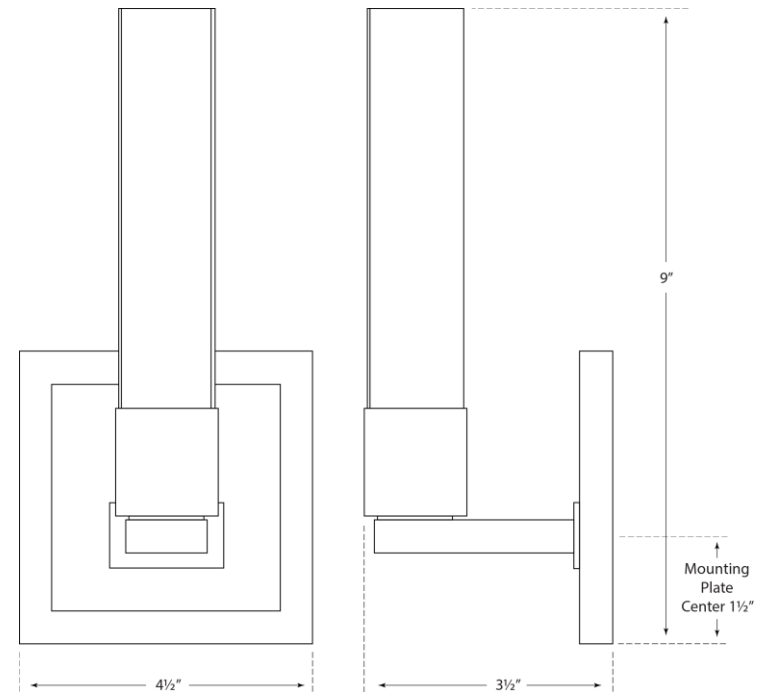

### Kendal Single Sconce

Item # S 2150AN-CG

Designer: Ian K. Fowler

Height: 9"

Width: 4.5"

Extension: 3.5"

Backplate: 4.5" Square

Finishes: AN, BZ, HAB, PN

Glass Options: CG

Socket: GU10

Wattage: 35 J

Note: UL Only

**circa** LIGHTING®