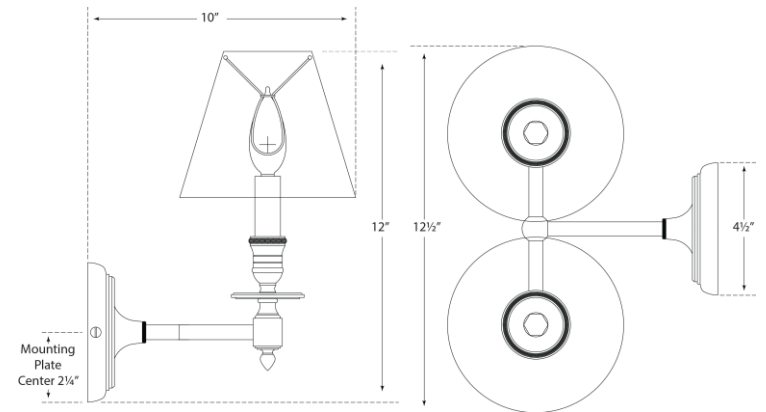

### French Double Sconce

Item # S 2112PN-L

Designer: Studio VC

Height: 12"

Width: 12.5"

Extension: 10"

Backplate: 4.5" Round

Finishes: PN

Shade Treatments: L, NP, T

Shade Details: 3" x 6" x 5"

Socket: 2 - E12 Candelabra

Wattage: 2 - 40 B

circa LIGHTING®