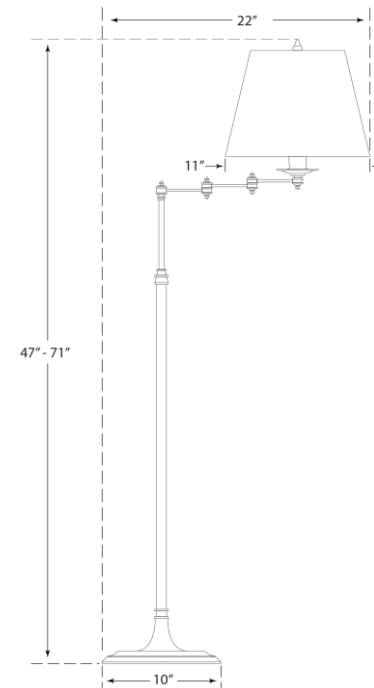

### Triple Swing Arm Floor Lamp

Item # S 1200HAB-L

Designer: Studio VC

Height: 47" - 71"

Width: 11"

Extension: 22"

Base: 10" Round

Finishes: HAB

Shade Treatments: L, NP

Shade Details: 7" x 11" x 8.5"

Socket: E26 Dimmer

Wattage: 100 A

circa LIGHTING®