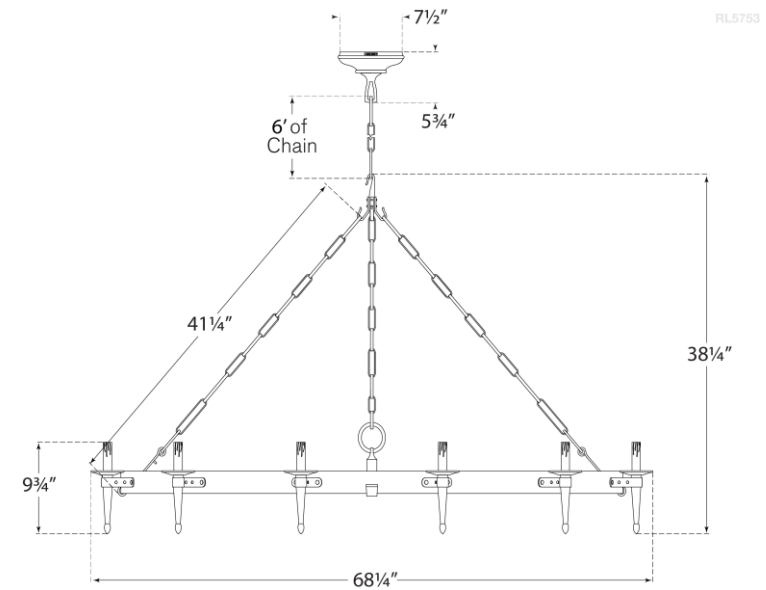

## Branson Large One-Tier Ring Torch Chandelier

Item # RL 5753AI

Designer: Ralph Lauren

Fixture Height: 38.25"

Width: 68.25"

Canopy: 7.5" Round

Finishes: AI

Socket: 12 - E12 Candelabra

Wattage: 12 - 40 B

**circa** LIGHTING®