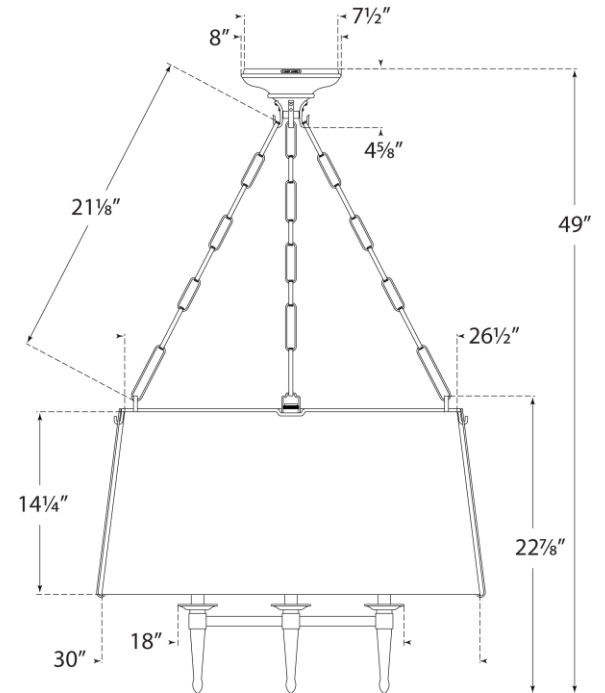

SPEC SHEET

Branson Medium Hanging Shade

Item # RL 5748AI-L

Designer: Ralph Lauren

O/A Height: 49"

Width: 30"

Canopy: 8" Round

Finishes: AI

Shade Treatments: L

Shade Details: 26.5" x 30" x 14.25"

Socket: 4 - E12 Candelabra

Wattage: 4 - 60 C

circa LIGHTING®