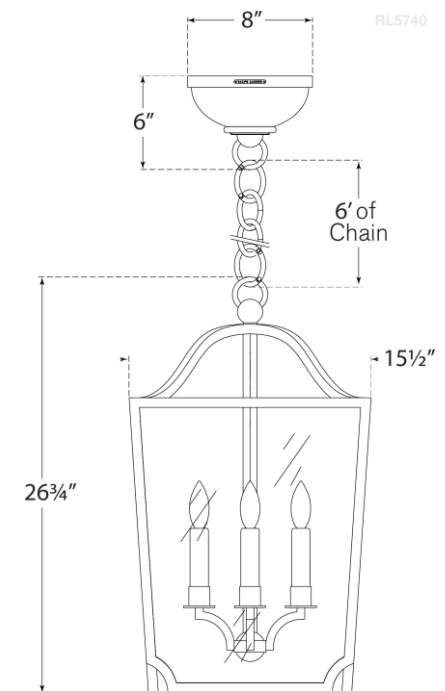

SPEC SHEET

Beatrice Small Lantern

Item # RL 5740AI-RG

Designer: Ralph Lauren

Height: 26.75"

Width: 15.5"

Canopy: 8" Round

Finishes: AI

Glass Options: RG

Socket: 4 - E12 Candelabra

Wattage: 4 - 40 B

circa LIGHTING®