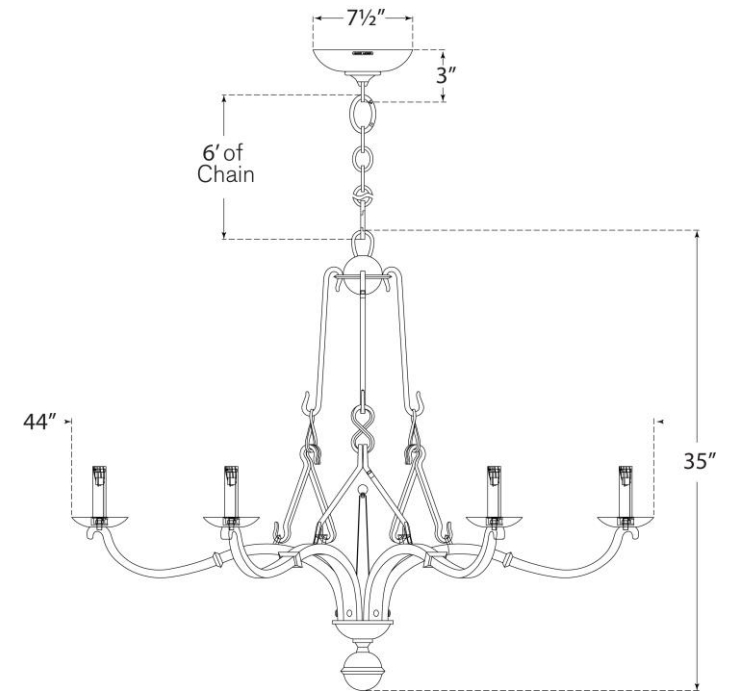

SPEC SHEET

Allegra Medium Chandelier

Item # RL 5729AI

Designer: Ralph Lauren

Height: 35"

Width: 44"

Canopy: 7.5" Round

Finishes: AI

Socket: 6 - E12 Candelabra

Wattage: 6 - 40 B

circa LIGHTING®