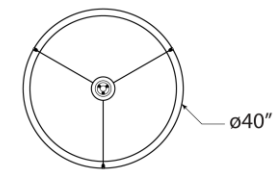

SPEC SHEET

Paxton 40" Ring Chandelier

Item # RL 5672NB

Designer: Ralph Lauren

Height: 20" - 123"

Width: 40"

Canopy: 6.75" Round

Finishes: NB, PN

Socket: Dedicated LED

Wattage: 85w (6800lm)

Front View

Bottom View