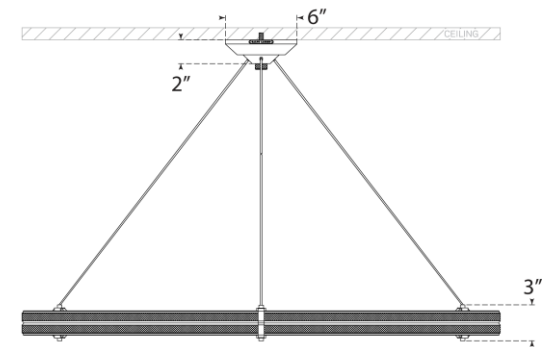

SPEC SHEET

Paxton 40" Ring Chandelier

Item # RL 5672NB

Designer: Ralph Lauren

Height: 20" - 123"

Width: 40"

Canopy: 6.75" Round

Finishes: NB, PN

Socket: Dedicated LED

Wattage: 85w (6800lm)

Front View

Bottom View