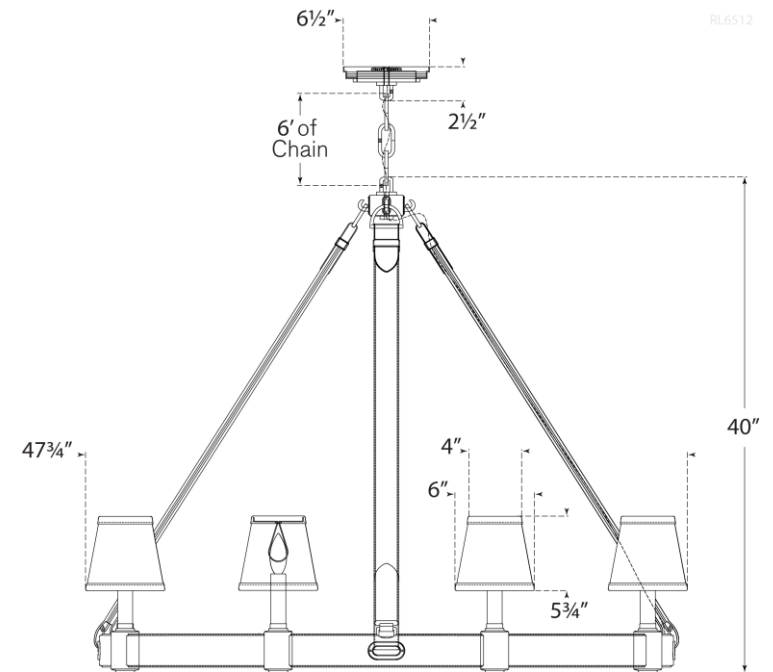

SPEC SHEET

Riley Large Ring Chandelier

Item # RL 5612PN/CHC-L

Designer: Ralph Lauren

Fixture Height: 40"

Width: 47.75"

Canopy: 6.5" Round

Finishes: NB/NVY, NB/SDL, PN/CHC

Shade Treatments: L

Shade Details: 4" x 6" x 5.75"

Socket: 8 - E12 Candelabra

Wattage: 8 - 40 B

circa LIGHTING®