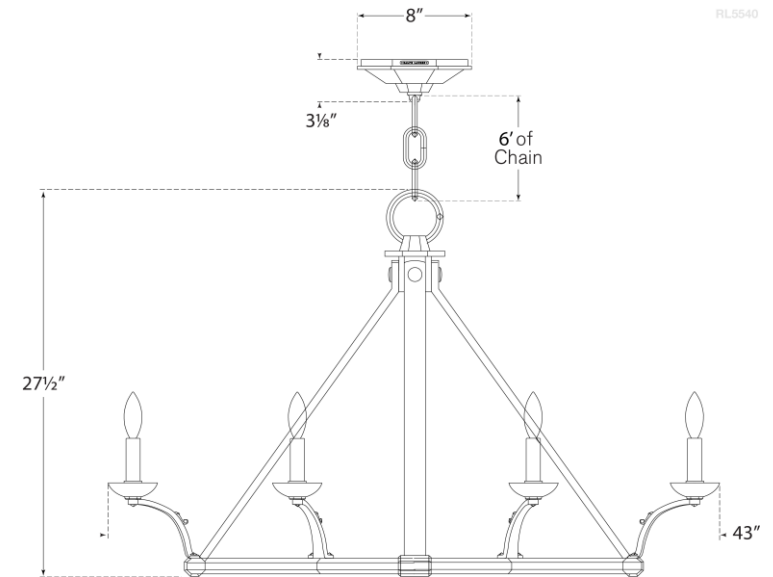

SPEC SHEET

Robertson Single Tier Chandelier

Item # RL 5540NR

Designer: Ralph Lauren

Height: 27.5"

Width: 43"

Canopy: 8" Octagon

Finishes: NR

Socket: 8 - E12 Candelabra

Wattage: 8 - 60 C

circa LIGHTING®