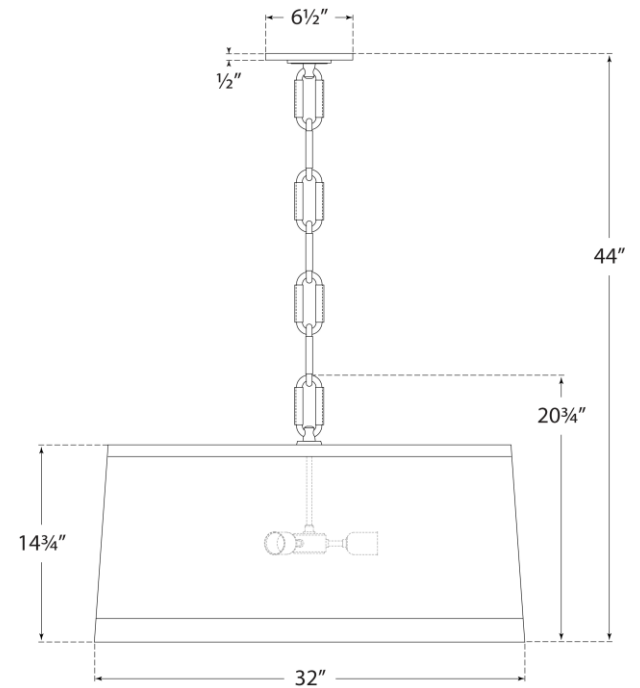

SPEC SHEET

Cody Large Hanging Shade

Item # RL 5534NB/NVY-L/NVY

Designer: Ralph Lauren

Height: 20.75"

O/A Height: 43"

Min. Custom Height: 26.75"

Width: 32"

Canopy: 6.5" Round

Finishes: NB/NVY, NB/SDL, PN/CHC

Shade Treatments: L

Shade Details: 30" x 32" x 14.75"

Socket: 3 - E26 Keyless

Wattage: 3 - 60 A

Note: UL Only | Custom Height Available | Chain Available

circa LIGHTING®