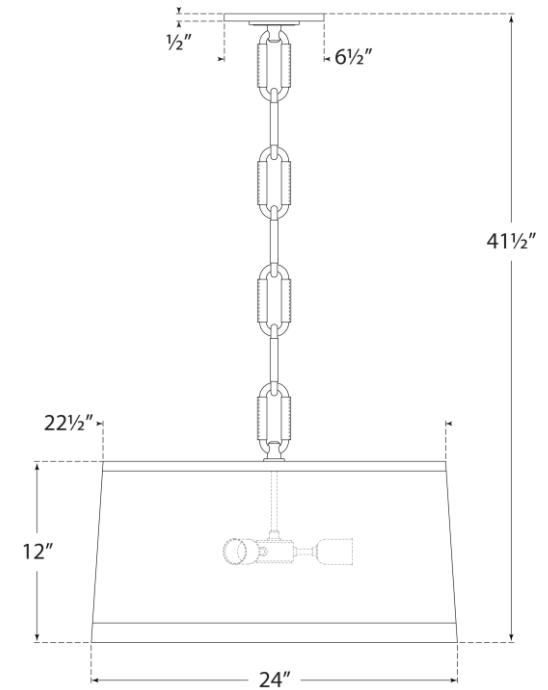

### Cody Medium Hanging Shade

Item # RL 5533NB/NVY-L/NVY

Designer: Ralph Lauren

O/A Height: 41.5"

Min. Custom Height: 25"

Width: 24"

Canopy: 6.5" Round

Finishes: NB/NVY, NB/SDL, PN/CHC

Shade Treatments: L

Shade Details: 22.5" x 24" x 12"

Socket: 3 - E26 Keyless

Wattage: 3 - 60 A

Note: UL Only | Custom Height Available | Chain Available

circa LIGHTING®