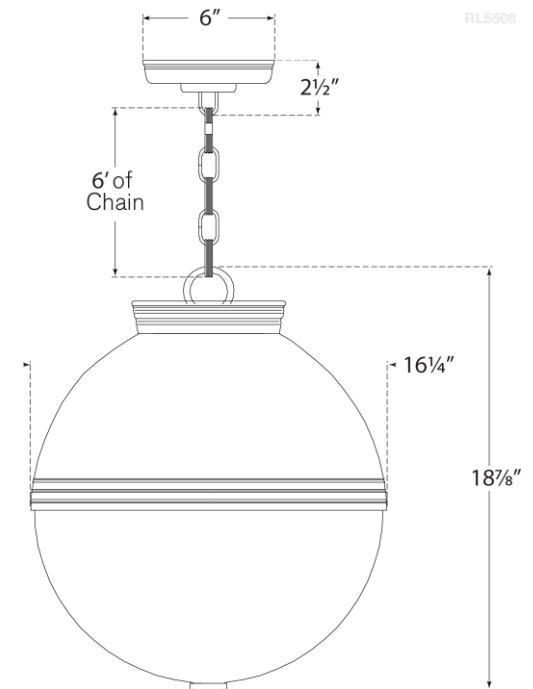

### Montgomery Large Globe Pendant

Item # RL 5508PN-WG

Designer: Ralph Lauren

Height: 18.75"

Width: 16.25"

Canopy: 6" Round

Finishes: PN

Glass Options: WG

Socket: 2 - E26 Keyless

Wattage: 2 - 60 B

circa LIGHTING®