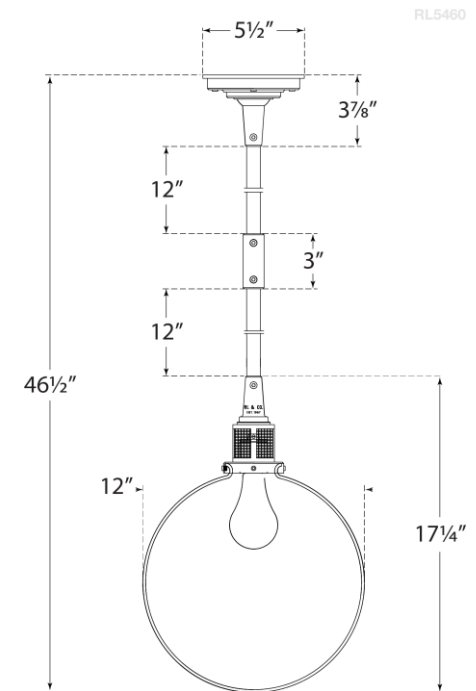

## McCarren Small Globe Pendant

Item # RL 5460NB-WG

Designer: Ralph Lauren

O/A Height: 46.5"

Fixture Height: 17.25"

Min. Custom Height: 26"

Width: 12"

Canopy: 5.5" Round

Finishes: BZ, NB, PN

Glass Options: WG

Socket: E26 Keyless

Wattage: 75 A

Note: Custom Height Available | Requires A-15 Bulb.

circa LIGHTING®