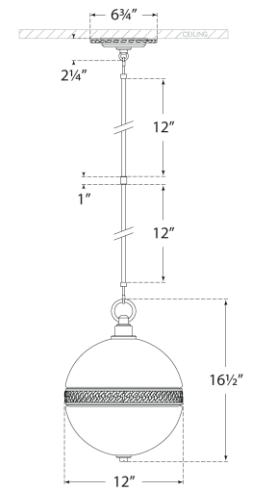

### Hendricks Small Globe Pendant

Item # RL 5400NB-WG

Designer: Ralph Lauren

O/A Height: 49"

Fixture Height: 16.5"

Min. Custom Height: 21"

Width: 12"

Canopy: 6.75" Round

Finishes: NB, PN

Glass Options: WG

Socket: 4 - E12 Candelabra

Wattage: 4 - 60 C

Note: Custom Height Available

circa LIGHTING®