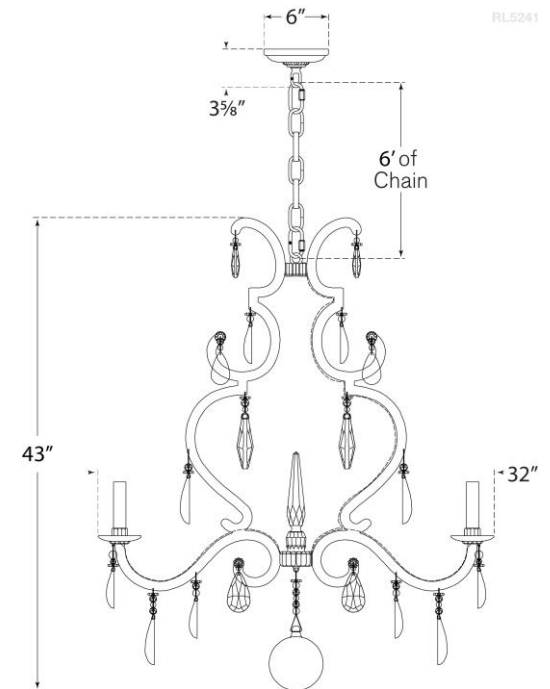

### Marie Chandelier

Item # RL 5241GI-CGQ

Designer: Ralph Lauren

Height: 43"

Width: 32"

Canopy: 6" Round

Finishes: GI

Glass Options: CGQ

Socket: 8 - E12 Candelabra

Wattage: 8 - 40 C

**circa** LIGHTING®