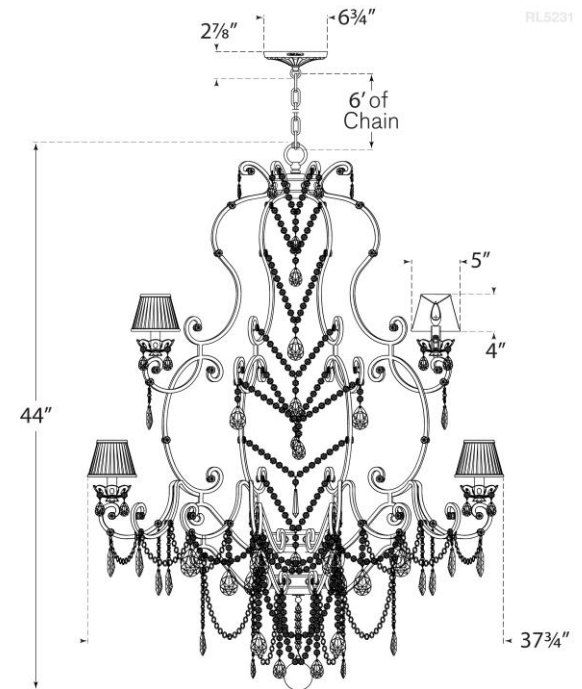

SPEC SHEET

Adrianna Medium Chandelier

Item # RL 5231GI-S

Designer: Ralph Lauren

Height: 44"

Width: 37.75"

Canopy: 6.75" Round

Finishes: AG, ASL, GI

Shade Treatments: S

Shade Details: 3" x 5" x 4"

Socket: 18 - E12 Candelabra

Wattage: 18 - 40 B

RL5231