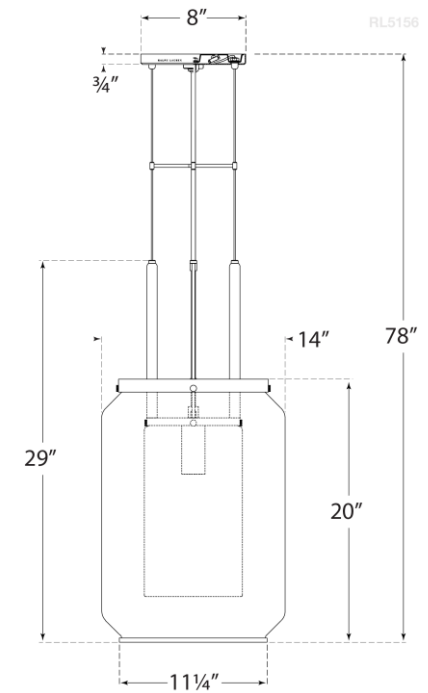

SPEC SHEET

Upton Large Lantern

Item # RL 5156BZ

Designer: Ralph Lauren

O/A Height: 36" - 78"

Fixture Height: 28.5"

Width: 14"

Canopy: 8" Round

Finishes: BZ, PN

Socket: E26 Keyless

Wattage: 60 T

circa LIGHTING®