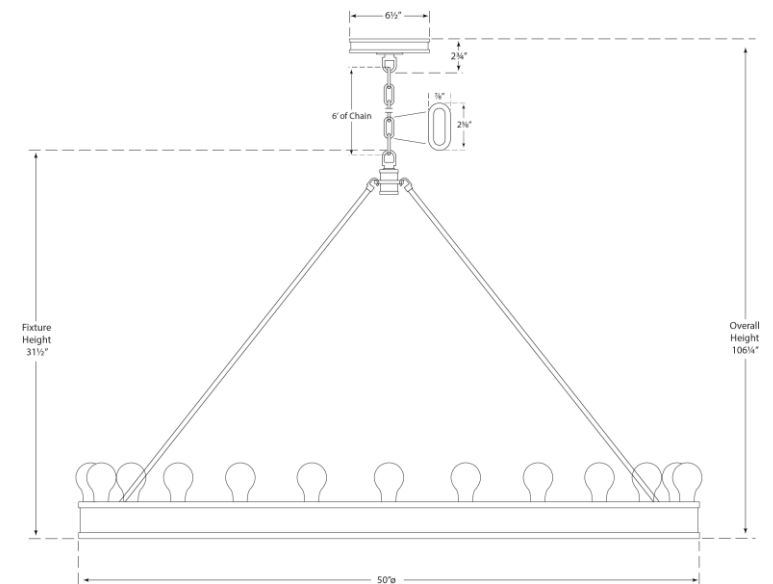

## Roark 50" Modular Ring Chandelier

Item # RL 5133PN

Designer: Ralph Lauren

Fixture Height: 31.5"

Width: 50"

Canopy: 6.5" Round

Finishes: AI, NB, PN

Socket: 24 - E26 Keyless

Wattage: 24 - 40 A

Note: Bulb Sold Separately (B-30M)

circa LIGHTING®