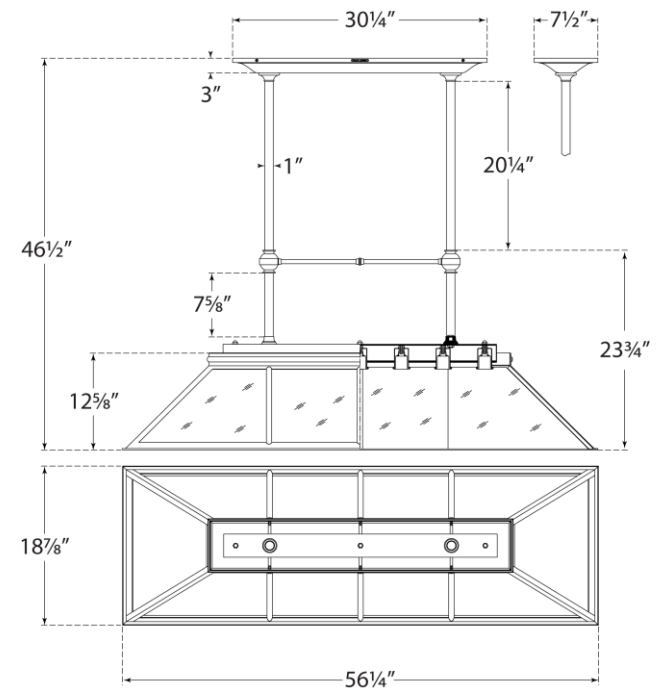

SPEC SHEET

Rivington Large Billiard Chandelier

Item # RL 5067BZ-WG

Designer: Ralph Lauren

O/A Height: 46.5"

Fixture Height: 23.5"

Min. Custom Height: 35"

Width: 56.25"

Canopy: 7.5" x 30.25" Rectangle

Finishes: BZ, NB, PN

Glass Options: AM, CG, MG, WG

Socket: 7 - E26 Keyless

Wattage: 7 - 40 A

circa LIGHTING®