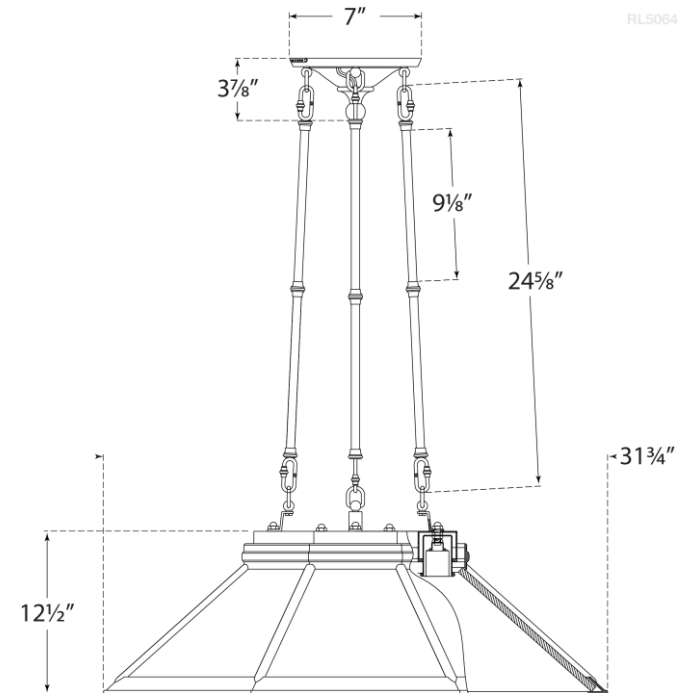

SPEC SHEET

Rivington Medium Eight-Paneled Chandelier

Item # RL 5064BZ-AM

Designer: Ralph Lauren

O/A Height: 37.5"

Fixture Height: 12.5"

Min. Custom Height: 29"

Width: 31.75"

Canopy: 7" Round

Finishes: BZ, NB, PN

Glass Options: AM, CG, MG, WG

Socket: 8 - E26 Keyless

Wattage: 8 - 40 A

circa LIGHTING®