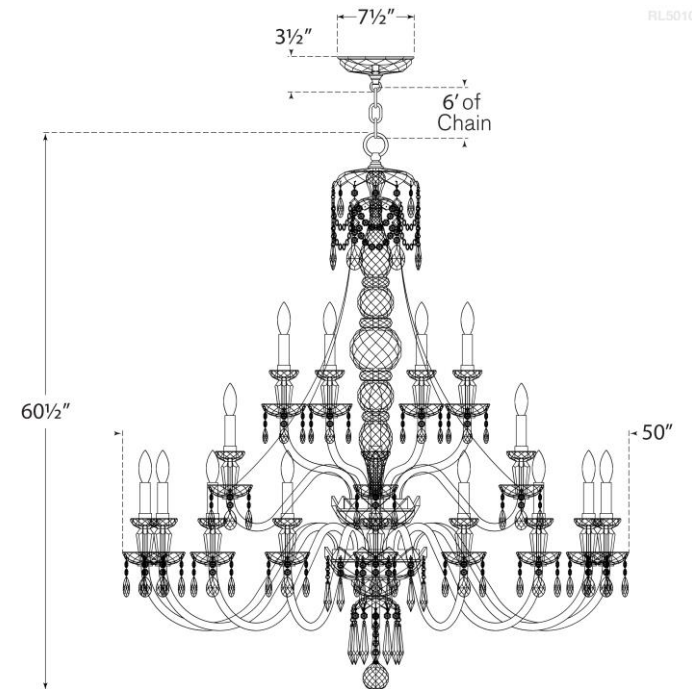

SPEC SHEET

Daniela Twenty Four-Light Chandelier

Item # RL 5010CG

Designer: Ralph Lauren

Height: 60.5"

Width: 50"

Canopy: 7.5" Round

Finishes: CG

Socket: 24 - E12 Candelabra

Wattage: 24 - 40 B

RL5010