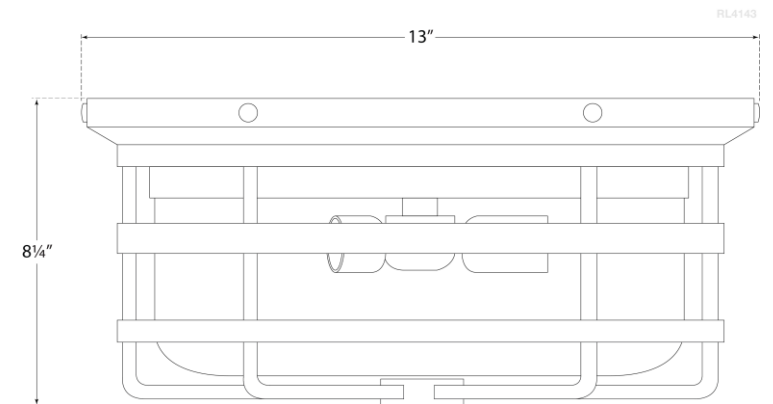

SPEC SHEET

Crosby Flush Mount

Item # RL 4143AI-CG

Designer: Ralph Lauren

Height: 8.25"

Width: 13"

Finishes: AI, PN

Glass Options: CG, WG

Socket: 2 - E26 Keyless

Wattage: 2 - 60 A

circa LIGHTING®