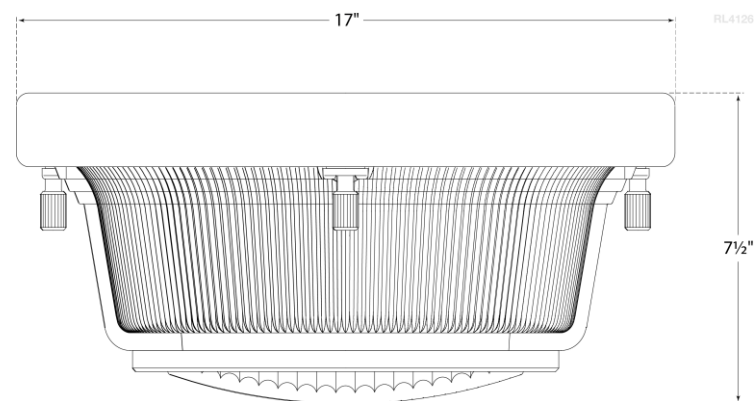

SPEC SHEET

Grant Large Flush Mount

Item # RL 4126PN-CG

Designer: Ralph Lauren

Height: 7.5"

Width: 17"

Finishes: AN, PN

Glass Options: CG

Socket: 3 - E26 Keyless

Wattage: 3 - 40 A

circa LIGHTING®