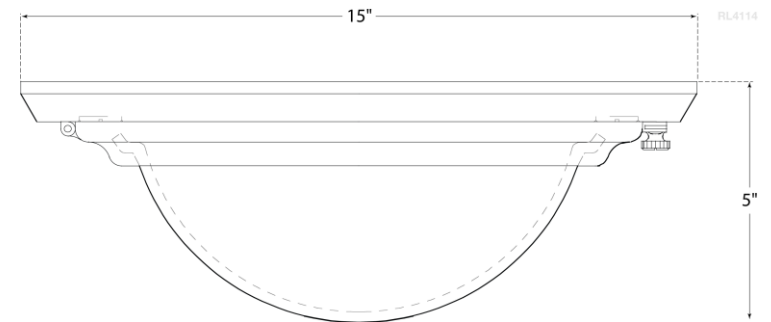

SPEC SHEET

Wainscott Medium Flush Mount

Item # RL 4114BZ-WG

Designer: Ralph Lauren

Height: 5"

Width: 15"

Finishes: BZ, NB

Glass Options: WG

Socket: 2 - E26 Keyless

Wattage: 2 - 40 A

circa LIGHTING®