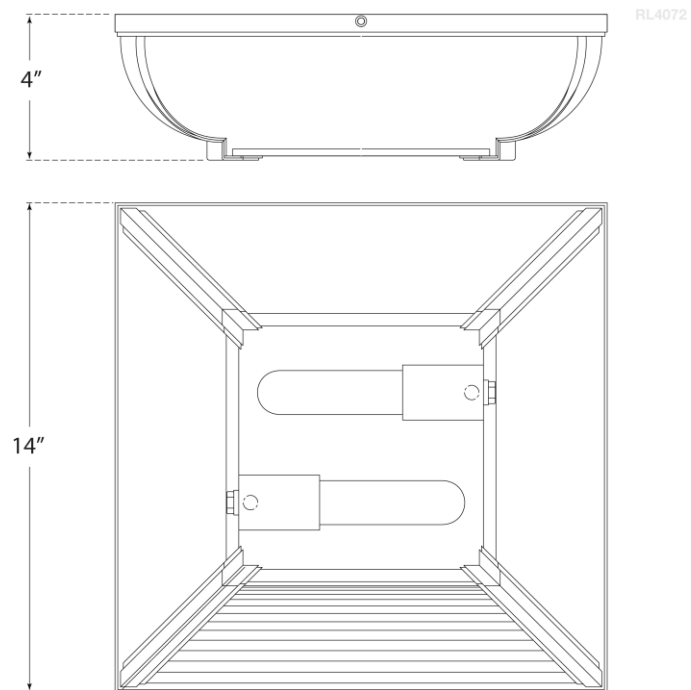

SPEC SHEET

Perry Large Flush Mount

Item # RL 4072NB-FA

Designer: Ralph Lauren

Height: 4"

Width: 14"

Finishes: NB, PN

Glass Options: WG

Socket: 2 - E26 Keyless

Wattage: 2 - 40 T

circa LIGHTING®