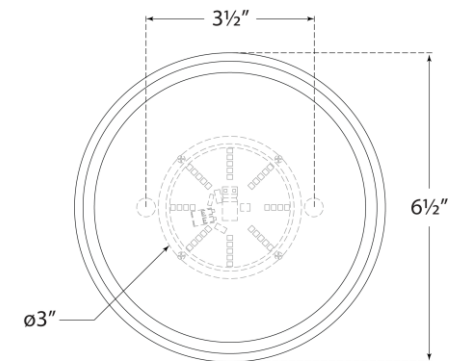

SPEC SHEET

Barton 6" Flush Mount

Item # RL 4031BZ-EC

Designer: Ralph Lauren

Height: 3"

Width: 6.5"

Finishes: BZ, NB, PN

Glass Options: EC

Socket: Dedicated LED

Wattage: 15w (1250lm)

Front View

Top View