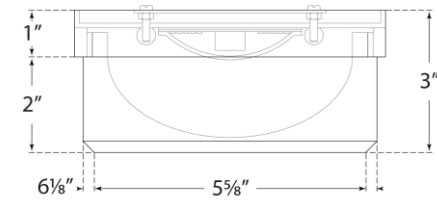

SPEC SHEET

Barton 6" Flush Mount

Item # RL 4031BZ-EC

Designer: Ralph Lauren

Height: 3"

Width: 6.5"

Finishes: BZ, NB, PN

Glass Options: EC

Socket: Dedicated LED

Wattage: 15w (1250lm)

Front View

Top View