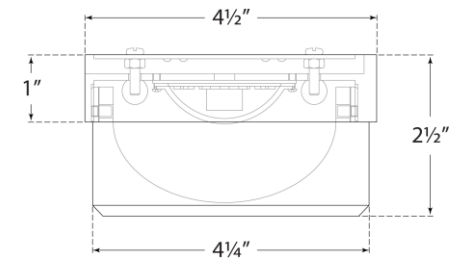

SPEC SHEET

Barton 4" Solitaire Flush Mount

Item # RL 4030BZ-EC

Designer: Ralph Lauren

Height: 2.5"

Width: 4.5"

Finishes: BZ, NB, PN

Glass Options: EC

Socket: Dedicated LED

Wattage: 12w (1000lm)

Front View

Bottom View