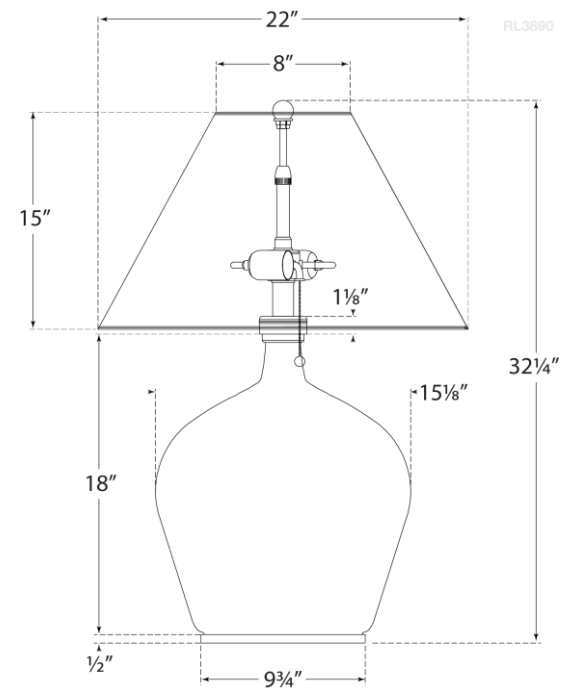

### Claudette Medium Table Lamp

Item # RL 3890MG-P

Designer: Ralph Lauren

Height: 30.25"

Width: 22"

Base: 9.75" Round

Finishes: MG

Shade Treatments: P

Shade Details: 8" x 22" x 15"

Socket: 2 - E26 Keyless w/ Pull Chain

Wattage: 2 - 60 A

circa LIGHTING®