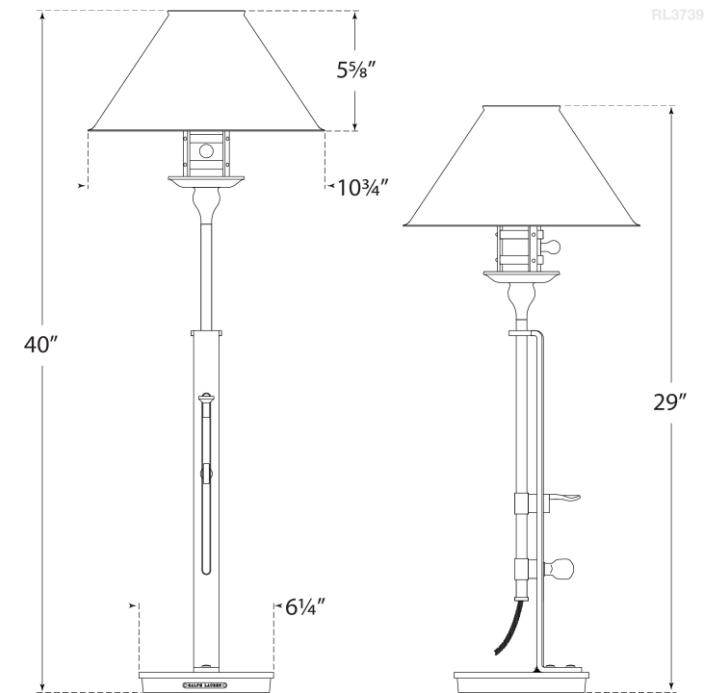

SPEC SHEET

Naomi Table Lamp

Item # RL 3739AI

Designer: Ralph Lauren

Height: 29" - 40"

Width: 10.75"

Base: 6.25" Round

Finishes: AI

Socket: E26 Dimmer

Wattage: 40 B

circa LIGHTING®