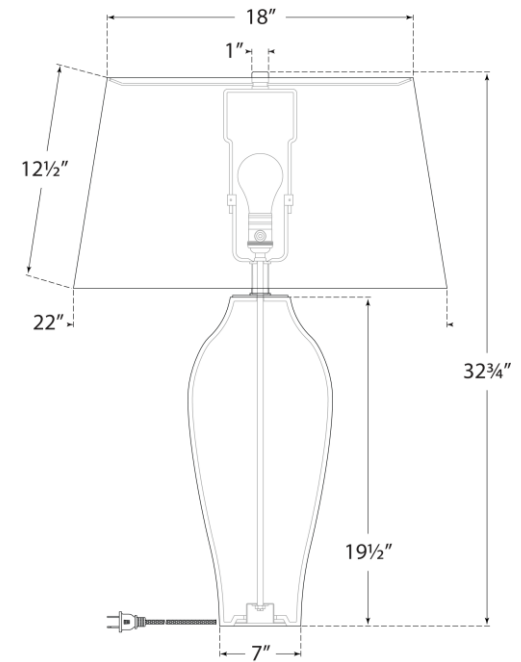

### Ilona Large Table Lamp

Item # RL 3678BLK-L

Designer: Ralph Lauren

Height: 32.75"

Width: 22"

Base: 7" Square

Finishes: BLK, WHT

Shade Treatments: L

Shade Details: 18" x 22" x 12.75"

Socket: E26 Dimmer

Wattage: 100 A

Note: UL Only

Front View

circa LIGHTING®