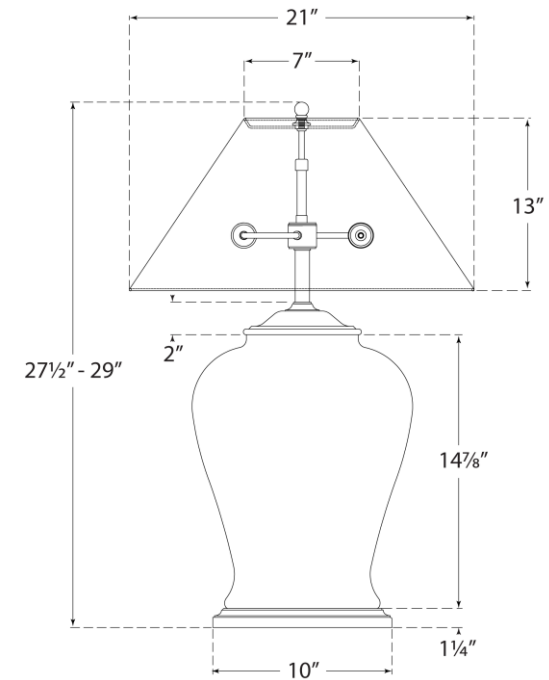

SPEC SHEET

Foo Dog Medium Table Lamp

Item # RL 3649BW-S

Designer: Ralph Lauren

Height: 28"

Width: 21"

Base: 9" Round

Finishes: BLW

Shade Treatments: S

Shade Details: 7" x 21" x 13"

Socket: 2 - E26 Pull Chain

Wattage: 2 - 75 A

RL3649