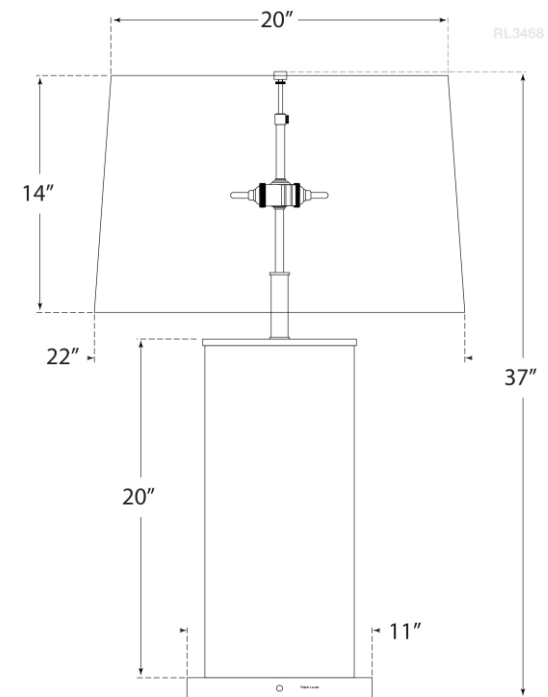

### Beckfod XL Table Lamp

Item # RL 3468BZ-L

Designer: Ralph Lauren

Height: 37"

Width: 22"

Base: 11" Round

Finishes: BZ

Shade Treatments: L

Shade Details: 20" x 22" x 14"

Socket: 2 - E26 Pull Chain

Wattage: 2 - 75 A

circa LIGHTING®