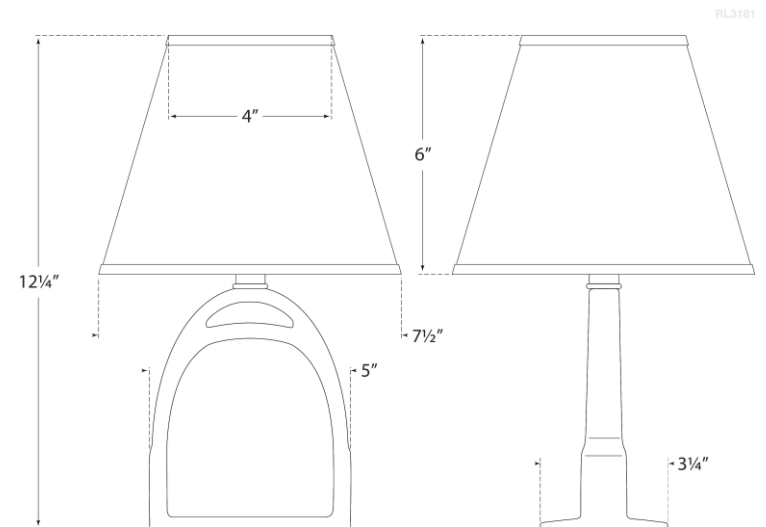

### Westbury Accent Lamp

Item # RL 3181NB-L

Designer: Ralph Lauren

Height: 12.25"

Width: 7.5"

Base: 3.25" x 5" Oval

Finishes: NB, PN

Shade Treatments: L

Shade Details: 4" x 7.5" x 6"

Socket: E12 Candelabra w/ Line Switch

Wattage: 60 B

circa LIGHTING®