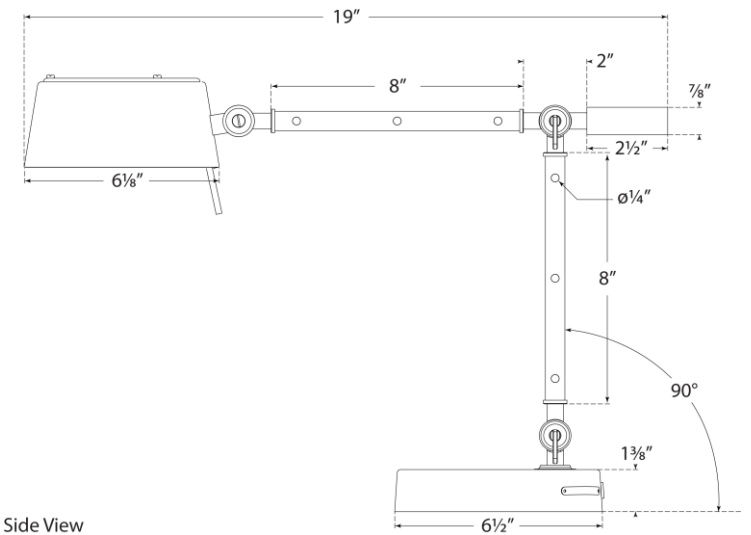

SPEC SHEET

Alaster Task Lamp

Item # RL 3172NB/NRO

Designer: Ralph Lauren

Height: 14" - 21"

Width: 6.25"

Extension: 9" - 19"

Base: 6.5" Round

Finishes: NB/NRO, PN/BKE

Shade Treatments: NB, PN

Socket: Dedicated LED w/ Dimmer on Base

Wattage: 27w (2400lm)

Note: UL Only

Side View