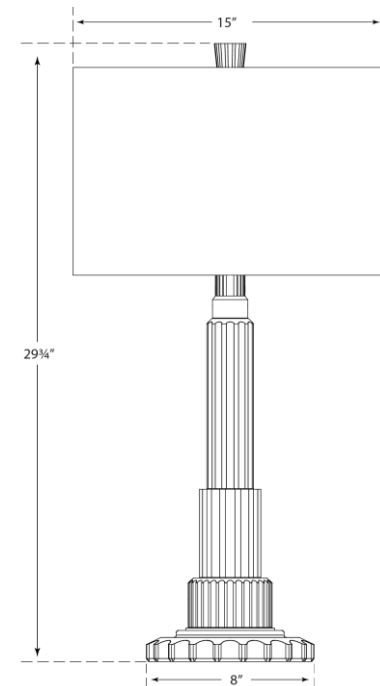

SPEC SHEET

Briggs Table Lamp

Item # RL 3086CG-S

Designer: Ralph Lauren

Height: 29.75"

Width: 15"

Base: 8" Round

Finishes: CG, PN

Shade Treatments: S

Shade Details: 15" x 15" x 10"

Socket: 2 - E26 Pull Chain

Wattage: 2 - 40 A

circa LIGHTING®