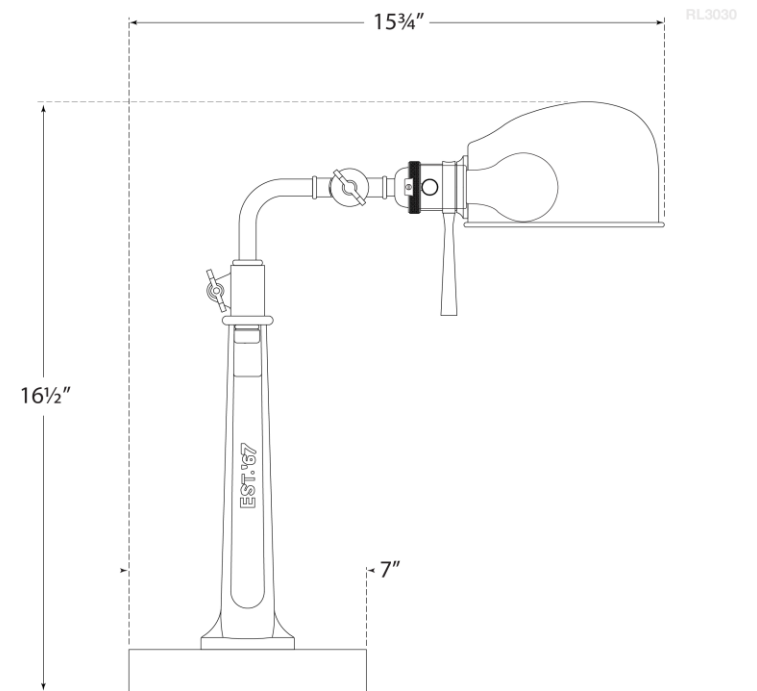

SPEC SHEET

RL '67 Boom Arm Task Lamp

Item # RL 3030PN

Designer: Ralph Lauren

Height: 16.5"

Extension: 15.75"

Base: 7" Round

Finishes: PN

Socket: E26 On-Off

Wattage: 60 A

circa LIGHTING®